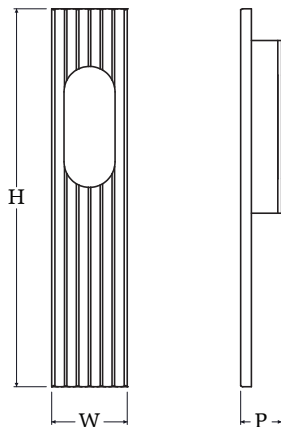

LUXE ATELIER

MILANO

Maniglia ad Incasso per Alzante Scorrevole Serie Fluted
Fluted Series Lift Slide Flush Pull

Dimensioni
Dimensions

H	W	P
200	40	20

Dimensioni in millimetri
Dimensions given in millimeters